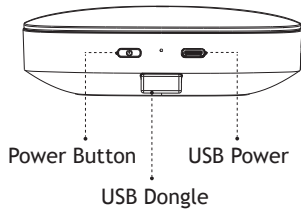

To use

Power ON/OFF: Hold Power button for 2s.

Bluetooth pairing:

Hold Bluetooth button for 1s to enter pairing mode.

Choose "Linkvil CS20" in the device discovery list on the PC or smartphone.