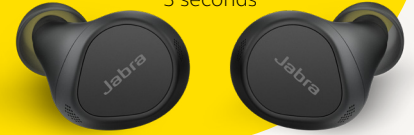

HOW TO CONNECT TO SMARTPHONE

Push the buttons on both earbuds for three seconds and then follow the voice instructions to pair to your phone.

3 seconds