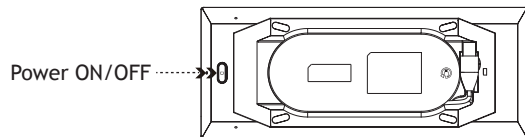

To use

Power ON/OFF: Hold Power button for 2s.