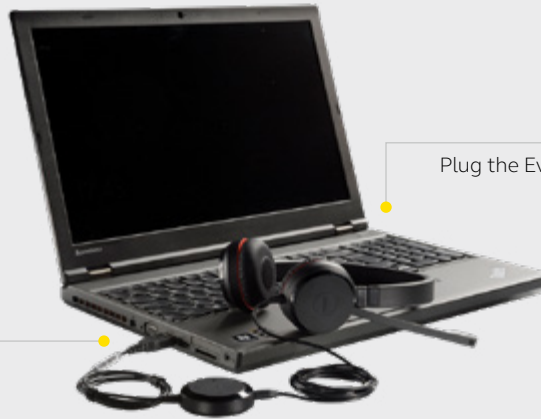

Clearer conversation for greater efficiency

Entry-level professional headset with easy call management and great sound for calls and music.

Manage calls easily

Get easy access to the most used functions, like volume and mute. You can also answer and end calls quickly and easily, directly from the control unit.

Flexible plug-and-play connectivity

Works straight out of the box. Installation is as easy as simply plugging it in to the USB port on your computer. USB-C and USB-A adaptors included.

All day comfort (Evolve 20SE)

Built for style and comfort with soft leatherette ear cushions. Adjustable headband lets you find the perfect fit.

Connects to*:

* Device dependent

HOW TO CONNECT

Plug the Evolve20/20SE into a USB port on your computer. USB-C and USB-A adaptors included.

Plug the Evolve20/20SE into a USB-A or USB-C port on your mobile devices*

HOW TO USE – CALL MANAGEMENT

FEATURES		BENEFITS
Connectivity	USB-A or USB-C connectivity Certifications	Plug-and-play connectivity to your computer or mobile device* Leading UC vendors and Microsoft Teams**
Audio	Microphone Software integration Speakers	Noise-cancelling microphone eliminates background noise Additional features available via Jabra Xpress and Jabra Direct Powerful 28mm speakers deliver richer sound for a more immersive audio experience
Ease of use	Call management All day comfort	Answer/reject calls; increase/decrease speaker volume; mute Foam or leatherette ear cushions** and an on-ear wearing style for all-day comfort
Variants	UC and MS variants Wearing styles	Choose from UC or MS Teams variants Available in stereo and mono variants
Compatibility	Leading UC vendors and Microsoft teams**	  