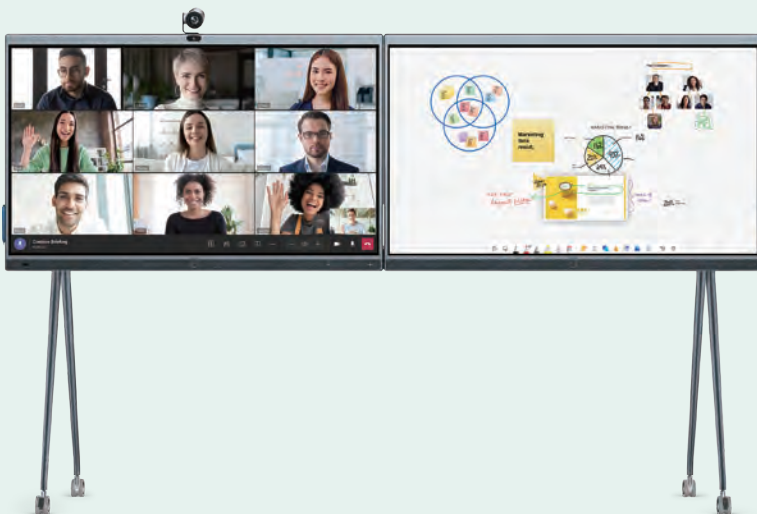

Smart Collaboration Whiteboard

– keep everyone connected and collaborative

4K visual presentation and easy menu navigation

Smart 4-level input digital ink recognition

- 
 Fingers navigating
- 
 Pen tip writing
- 
 Tail end erasing
- 
 Palm rejection
- 
 Ink to shape
- 
 Notes

Sharing Kit
Wired and wireless

Touch Console

Fit to All Rooms

— make everywhere
a collaborative workplace

Expansion Microphone
Wired and wireless

Movable Floor Stand

Dual Screen Solution

RoomPanel