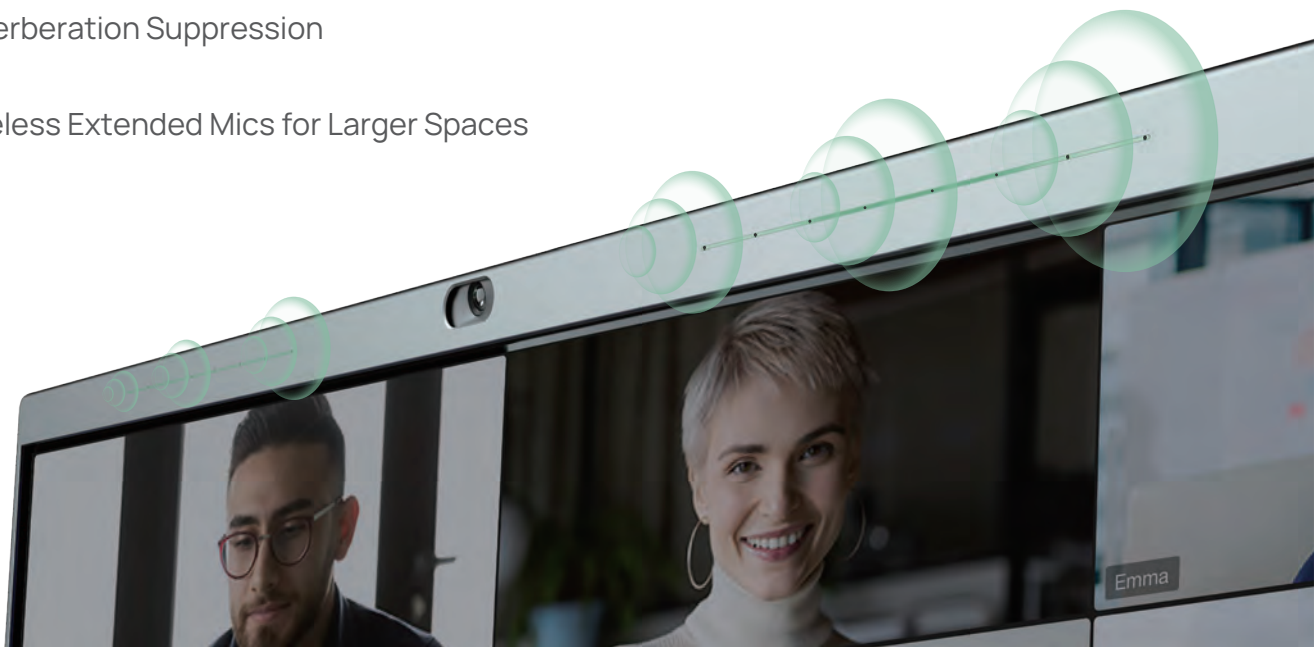

Smart Collaboration Whiteboard

– keep everyone connected and collaborative

4K visual presentation and easy menu navigation

Smart 4-level input digital ink recognition

- 
 Fingers navigating
- 
 Pen tip writing
- 
 Tail end erasing
- 
 Palm rejection
- 
 Ink to shape
- 
 Notes