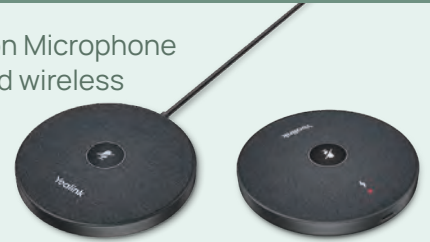

Sharing Kit
Wired and wireless

Touch Console

Fit to All Rooms

— make everywhere
a collaborative workplace

Expansion Microphone
Wired and wireless

Movable Floor Stand

Dual Screen Solution

RoomPanel