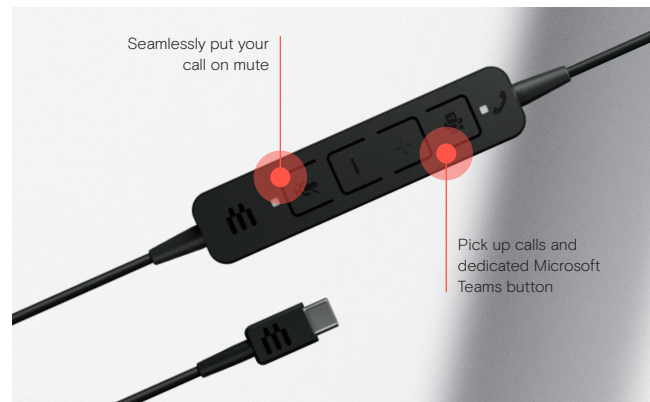

ADAPT 100 Series

Additional benefits & features

Easy to store and portable

Thanks to an innovative fold-flat ear cup design and carry pouch

Convenient noise limiter switch

Via EPOS Connect limiting noise according to European and Australian standards

With EPOS Voice™ technology

Personalize for a perfect fit

With an adjustable, flexible headband

Protect from acoustic shock

With EPOS ActiveGard® technology

Product overview

Connects to	Product	Description	Details	EAN / UPC code
PC, smartphone and tablet via USB / USB-C* 	ADAPT 130T USB II Art. no. 1000899	On-ear, single-sided USB headset with in-line call control and foam earpad	Certified for Microsoft Teams** and optimized for UC	EAN: 57 14708 00700 5 UPC: 8 40064 40700 7
	ADAPT 130T USB-C II Art. no. 1000903	On-ear, single-sided USB-C headset with in-line call control and foam earpad	Certified for Microsoft Teams** and optimized for UC	EAN: 57 14708 00704 3 UPC: 8 40064 40704 5
	ADAPT 130 USB II Art. no. 1000913	On-ear single-sided USB headset with in-line call control and foam earpad	UC optimized	EAN: 57 14708 00714 2 UPC: 8 40064 40714 4
	ADAPT 130 USB-C II Art. no. 1000917	On-ear single-sided USB-C headset with in-line call control and foam earpad	UC optimized	EAN: 57 14708 00718 0 UPC: 8 40064 40718 2
PC, smartphone & tablet via 3.5 mm jack 	ADAPT 165 II Art. no. 1000908	On-ear double-sided headset with 3.5 mm jack and leatherette earpads	Certified with Chromebook	EAN: 57 1470800709 8 UPC: 8 40064 40709 0
	ADAPT 135 II Art. no. 1000907	On-ear single-sided headset with 3.5 mm jack and leatherette earpad	Certified with Chromebook	EAN: 57 1470800708 1 UPC: 8 40064 40708 3